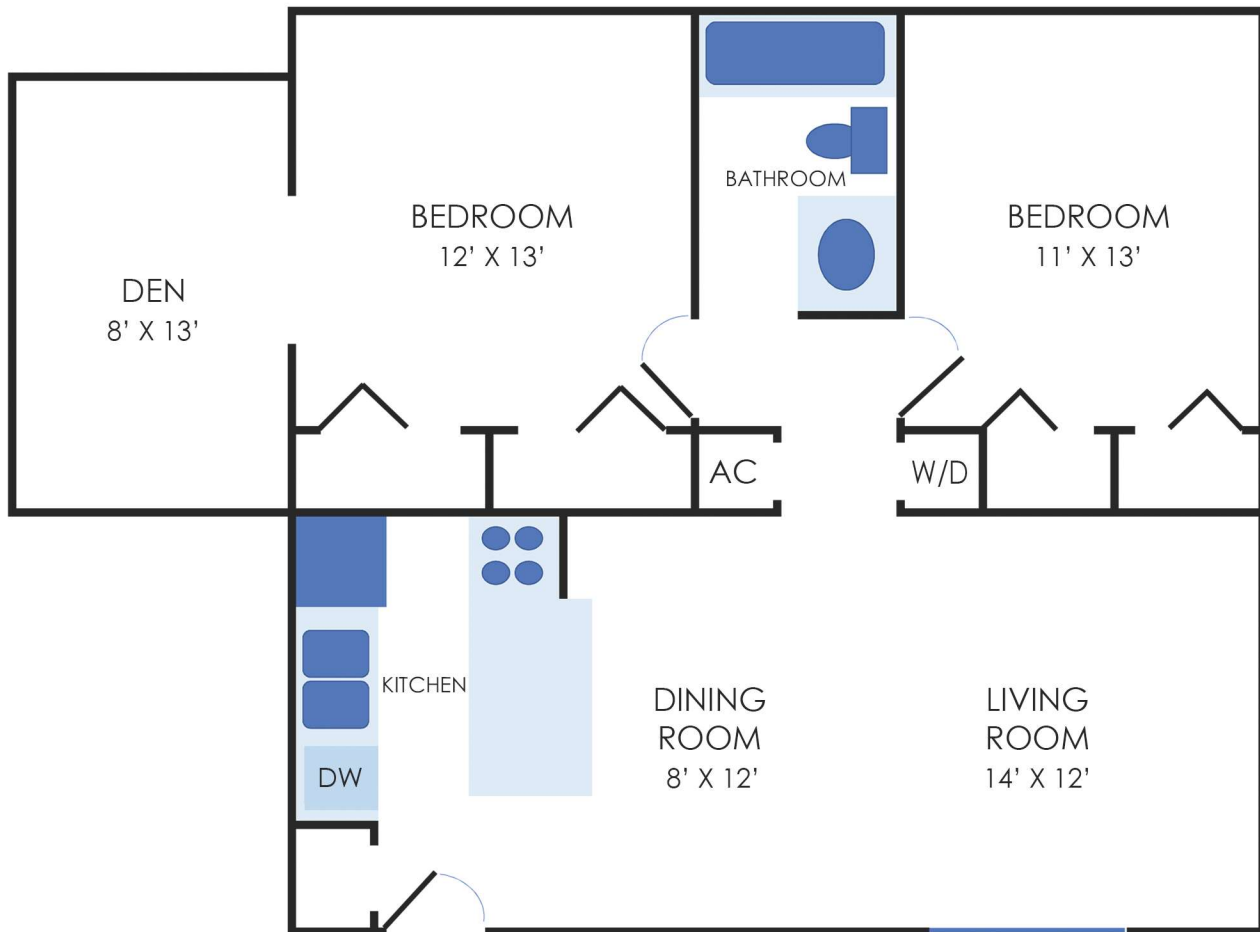

115 S LOIS AVE TAMPA, FL 33609
PHONE 877.270.3037 FAX 813.535.7645
WWW.LOISLANDING.COM

FLOOR PLAN

Westpark 2br+den 1ba 1081sf

ROOM SIZES APPROXIMATE. ACTUAL SF MAY VARY.
© LOIS LANDING 2019. ALL RIGHTS RESERVED