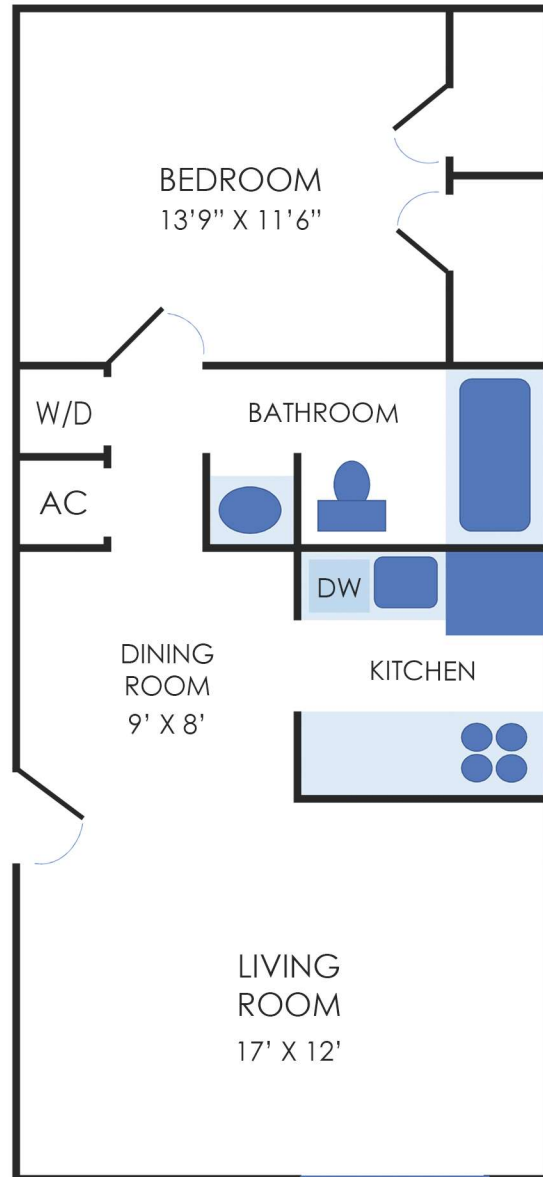

115 S LOIS AVE TAMPA, FL 33609
PHONE 877.270.3037 FAX 813.535.7645
WWW.LOISLANDING.COM

FLOOR PLAN

Treemont 1br 1ba 720 sf

ROOM SIZES APPROXIMATE. ACTUAL SF MAY VARY.
© LOIS LANDING 2019. ALL RIGHTS RESERVED